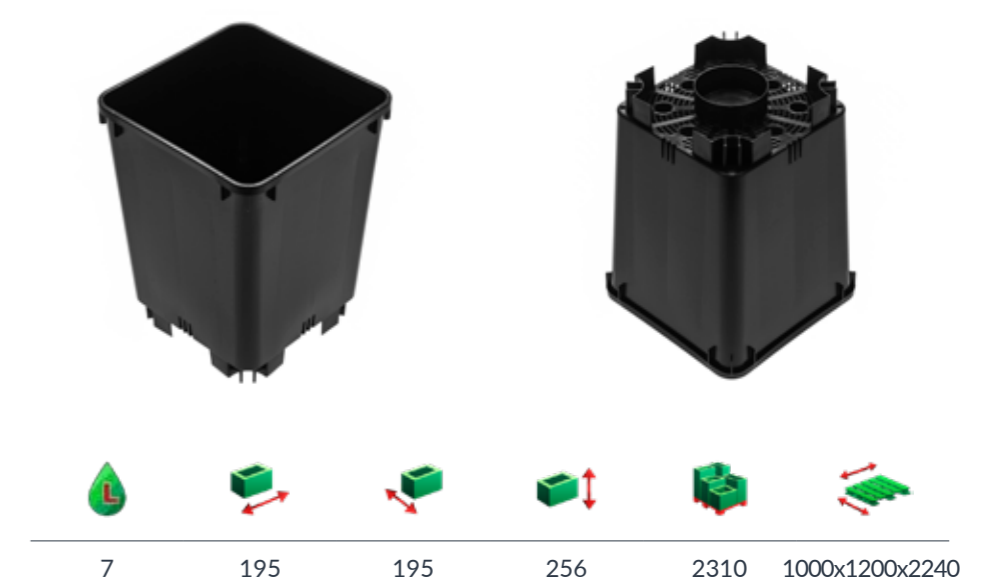

# SUBSTRATE POTS

7L | Light | 7409

7L | 5507 / 5508

7L | 7407

# SUBSTRATE POTS

7L | 7408 | With grid base

10L | 5510

16L | 5516

Nestable stacking is saving transport costs.

All pots can be produced in colours terracotta & grey.

25L | 5525

35L | 5535