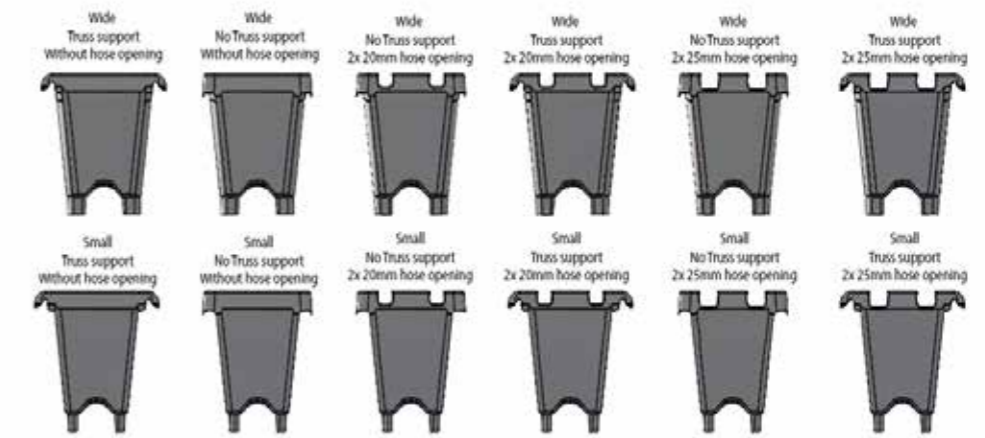

## 1M SUBSTRATE TROUGHS

7510 | 10L

7299 | 12,5L

7513 | 13L

With or without truss support  
Available with: no slots, 20 or 25 mm slots  
With or without a side bulge

7515 | 15L