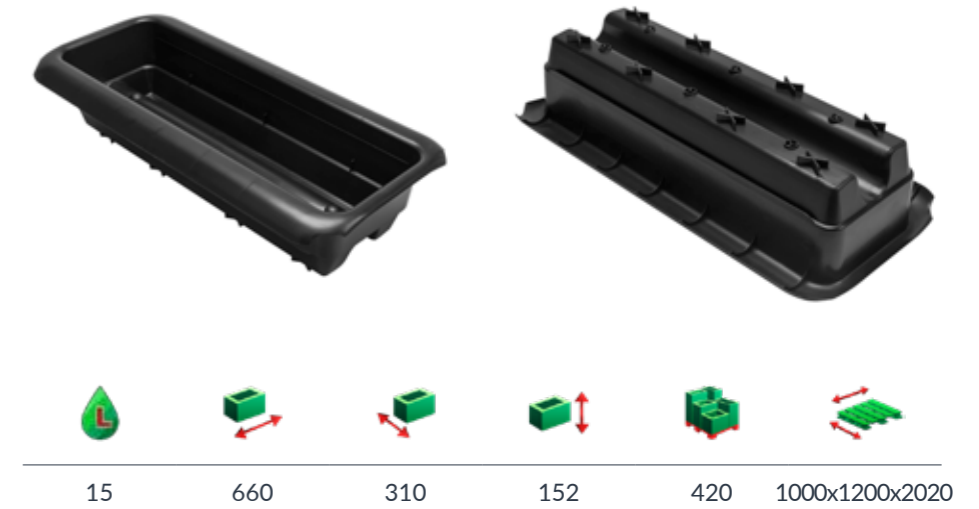

45L | 5545

Nestable stacking is saving transport costs.

All pots can be produced in colours terracotta & grey.

## 0,5M SUBSTRATE TROUGHS

7303 | 8L

7306 | Fragola 11L

With truss support

7293 | Meerlebak 9L

7294 | Hoeflak 15L

7305 | Fragola 11L

## 1M SUBSTRATE TROUGHS

7510 | 10L

7299 | 12,5L

7513 | 13L

With or without truss support  
Available with: no slots, 20 or 25 mm slots  
With or without a side bulge

7515 | 15L