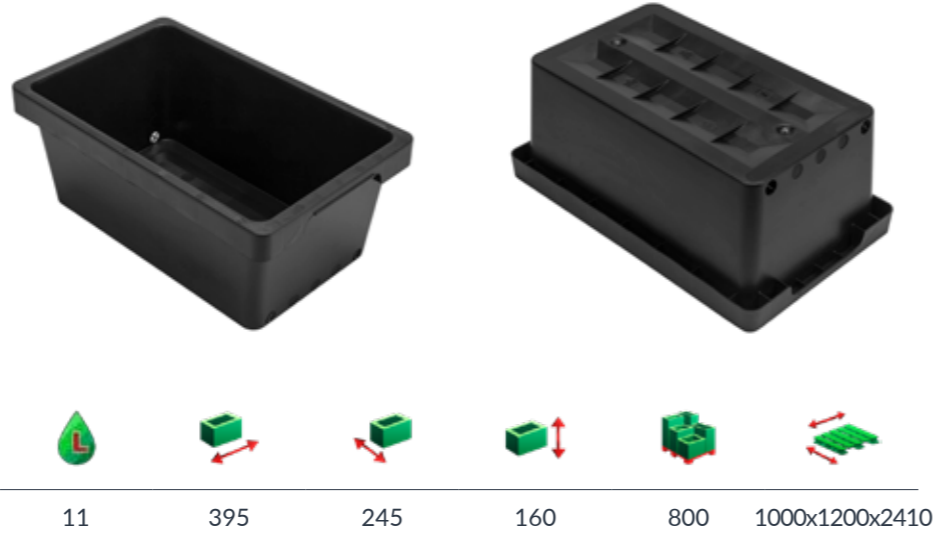

OTHER SUBSTRATE TROUGHS

7296 | Cucumber | 11L

Multiple drain options possible