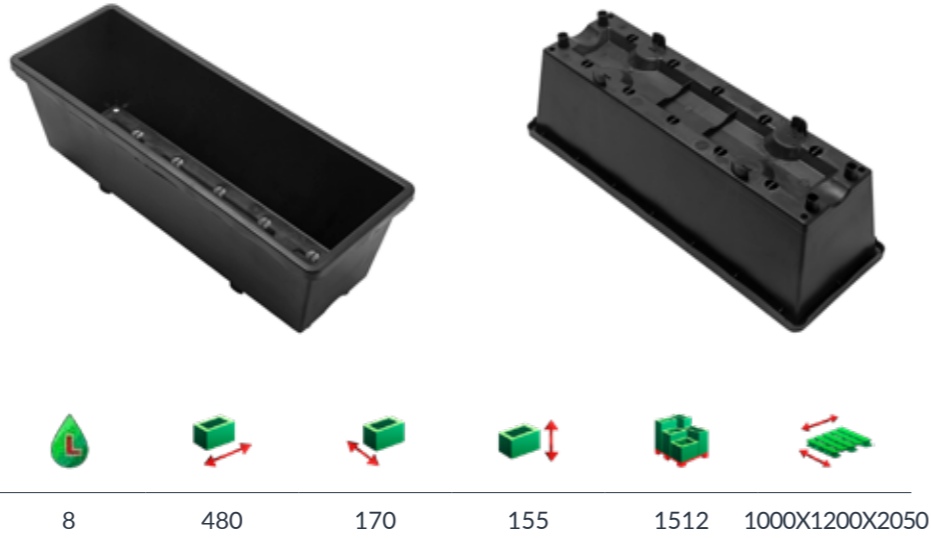

0,5M SUBSTRATE TROUGHS

7303 | 8L