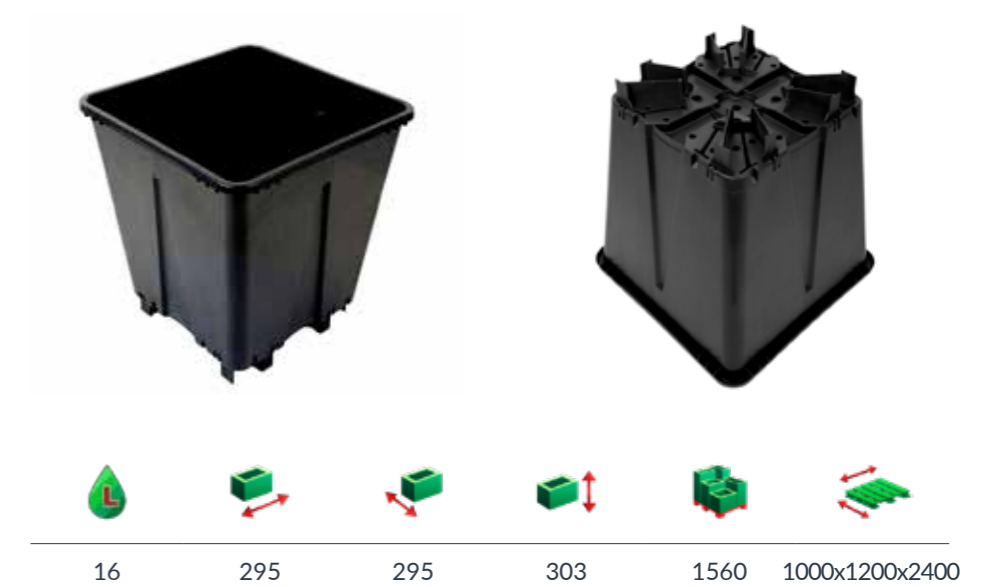

# SUBSTRATE POTS

7L | 7408 | With grid base

10L | 5510

16L | 5516

Nestable stacking is saving transport costs.

All pots can be produced in colours terracotta & grey.

25L | 5525

35L | 5535

45L | 5545

Nestable stacking is saving transport costs.

All pots can be produced in colours terracotta & grey.