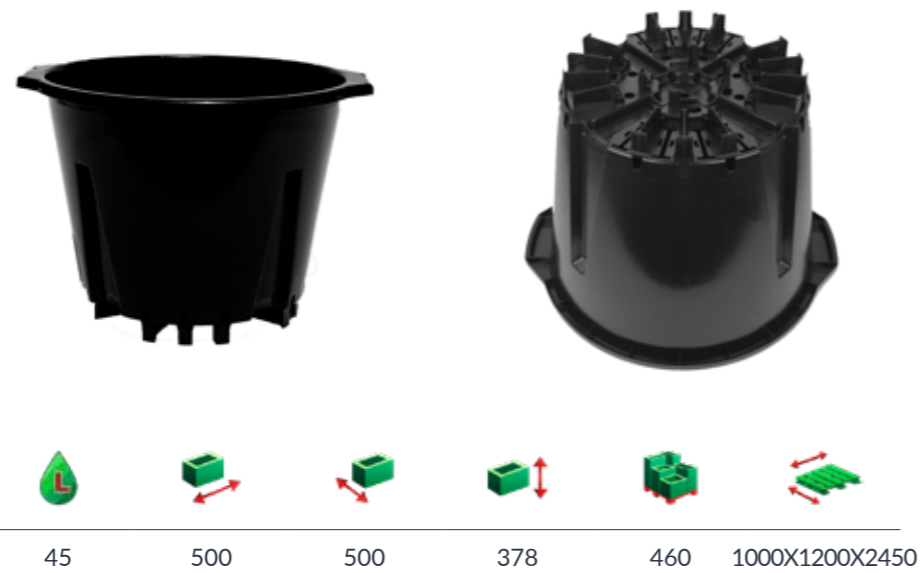

# SUBSTRATE POTS

7L | 7408 | With grid base

10L | 5510

16L | 5516

Nestable stacking is saving transport costs.

All pots can be produced in colours terracotta & grey.

25L | 5525

35L | 5535

45L | 5545

Nestable stacking is saving transport costs.

All pots can be produced in colours terracotta & grey.