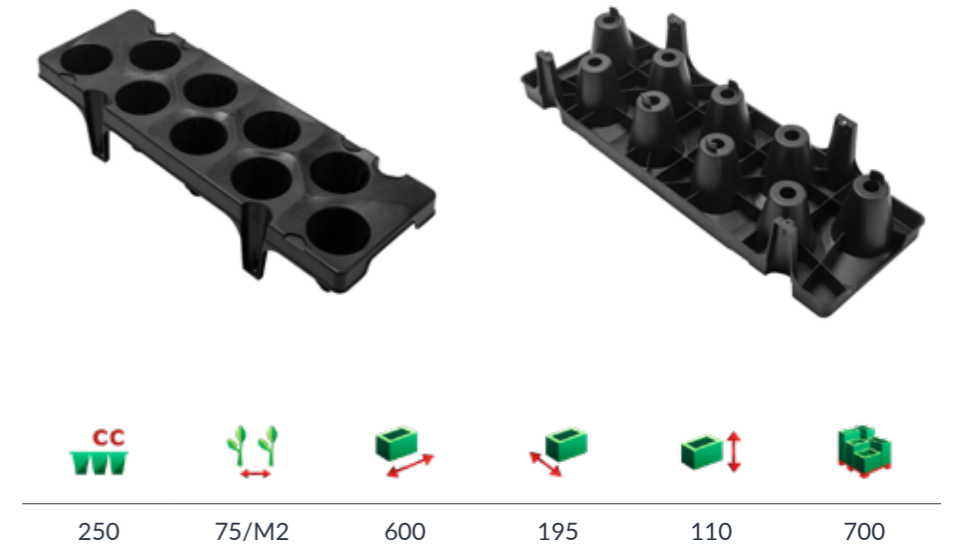

## JUNE BEARER TRAYS 250CC

10-hole tray | 7311

10-hole tray high | 7317

9-hole tray | 7309