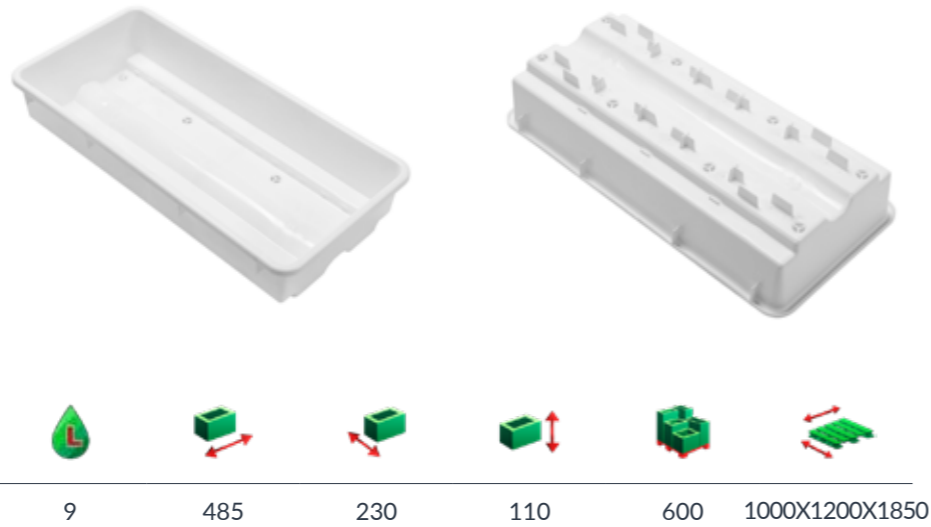

45L | 5545

Nestable stacking is saving transport costs.

All pots can be produced in colours terracotta & grey.

## 0,5M SUBSTRATE TROUGHS

7303 | 8L

7306 | Fragola 11L

With truss support

7293 | Meerlebak 9L

7294 | Hoeflak 15L

7305 | Fragola 11L

## 1M SUBSTRATE TROUGHS

7510 | 10L

7299 | 12,5L

7513 | 13L

With or without truss support  
Available with: no slots, 20 or 25 mm slots  
With or without a side bulge

7515 | 15L