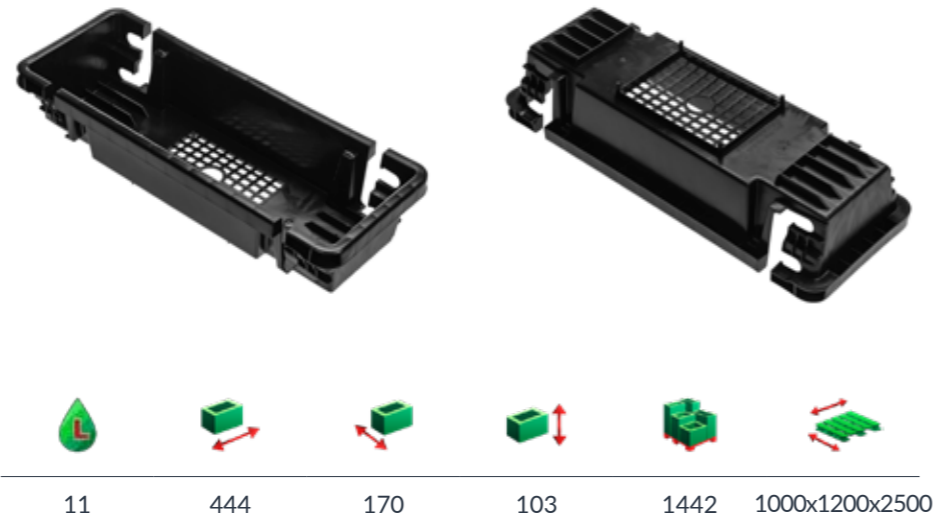

6201 | Re-root cucumber