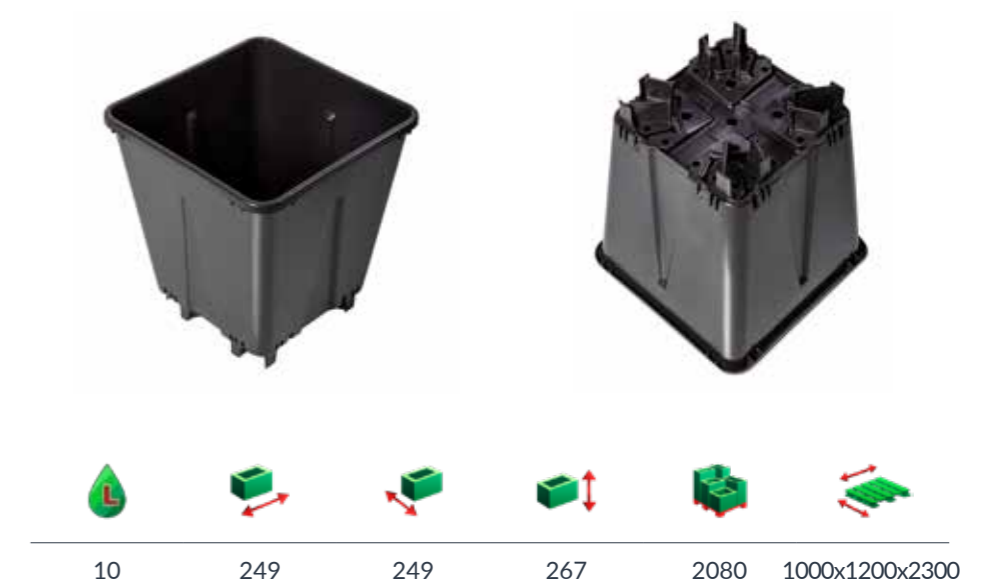

# SUBSTRATE POTS

7L | Light | 7409

7L | 5507 / 5508

7L | 7407

# SUBSTRATE POTS

7L | 7408 | With grid base

10L | 5510

16L | 5516

Nestable stacking is saving transport costs.

All pots can be produced in colours terracotta & grey.

25L | 5525

35L | 5535