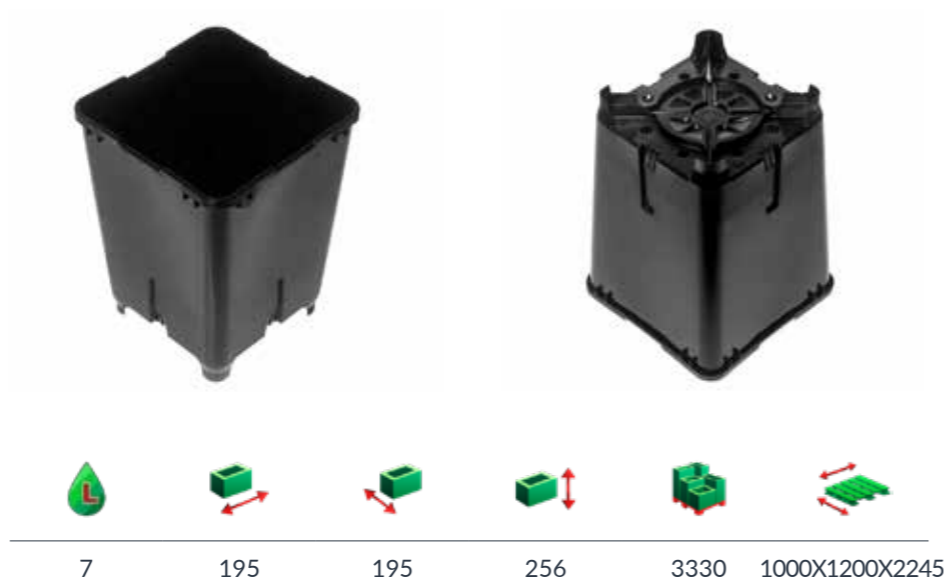

SUBSTRATE POTS

7L | Light | 7409