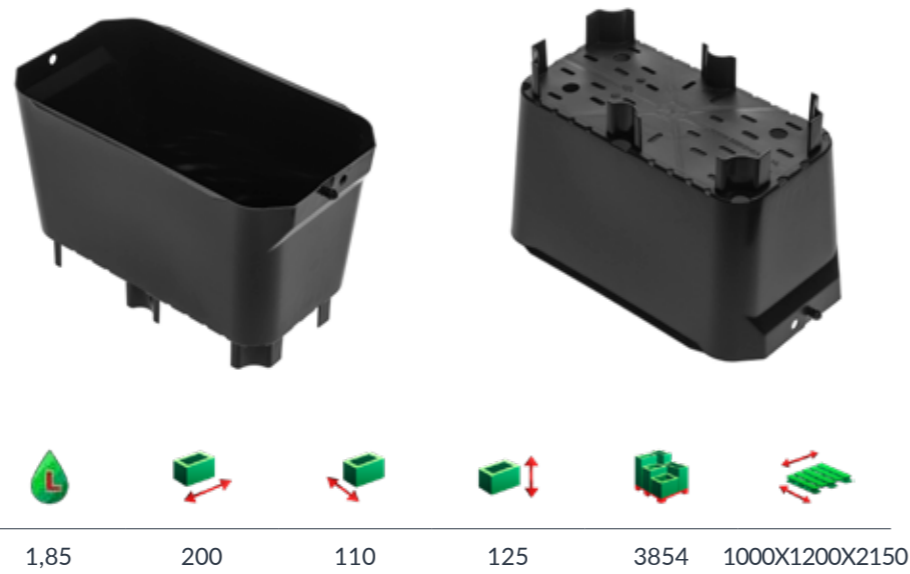

### 40-hole tray | 7315

80    167/M2    600    400    118    325

### 66-hole tray | 7316

60    250/M2    600    400    118    325

1.85L | 7401

2.4L | 7402

4,7L | Extra light | 7410  
High legs | 25mm

The Beekenkamp 4.7L pots are suitable for propagating soft fruit. They are available in four different weight classes. The lightweight ones are for single use, while the reusable ones can be used for years. The pots are also available with various drainage options. Furthermore, these pots are designed for easy de-stacking.