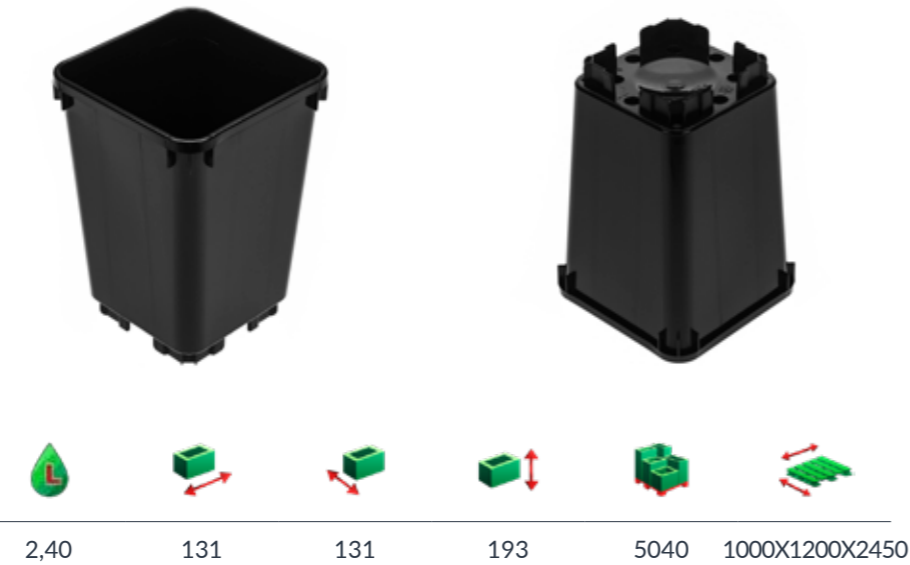

### 66-hole tray | 7316

60    250/M2    600    400    118    325

1.85L | 7401

2.4L | 7402

4,7L | Extra light | 7410  
High legs | 25mm

The Beekenkamp 4.7L pots are suitable for propagating soft fruit. They are available in four different weight classes. The lightweight ones are for single use, while the reusable ones can be used for years. The pots are also available with various drainage options. Furthermore, these pots are designed for easy de-stacking.