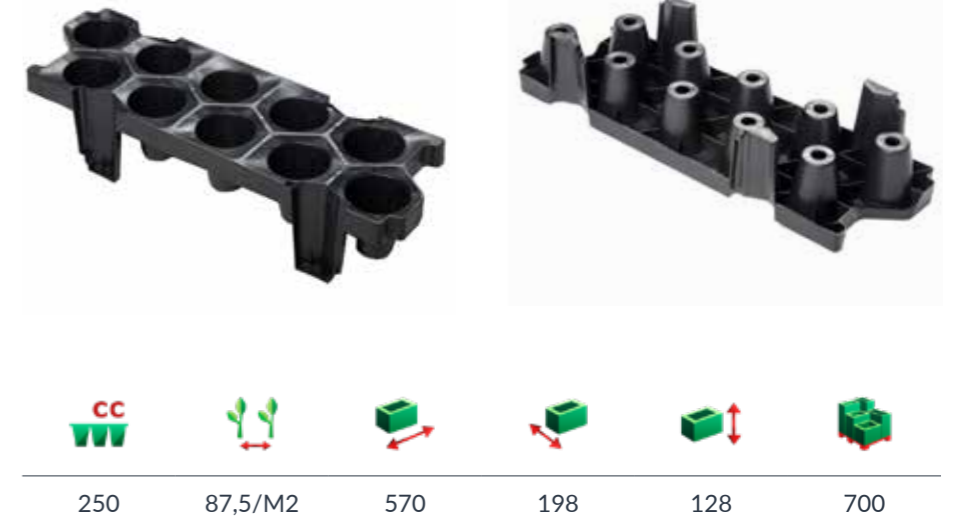

66-hole tray | 7342

60	275/M2	580	400	61	275

Tray holder | 7360

n.a.	n.a.	580	400	69	180

## JUNE BEARER TRAYS 250CC

10-hole tray | 7311

10-hole tray high | 7317

9-hole tray | 7309