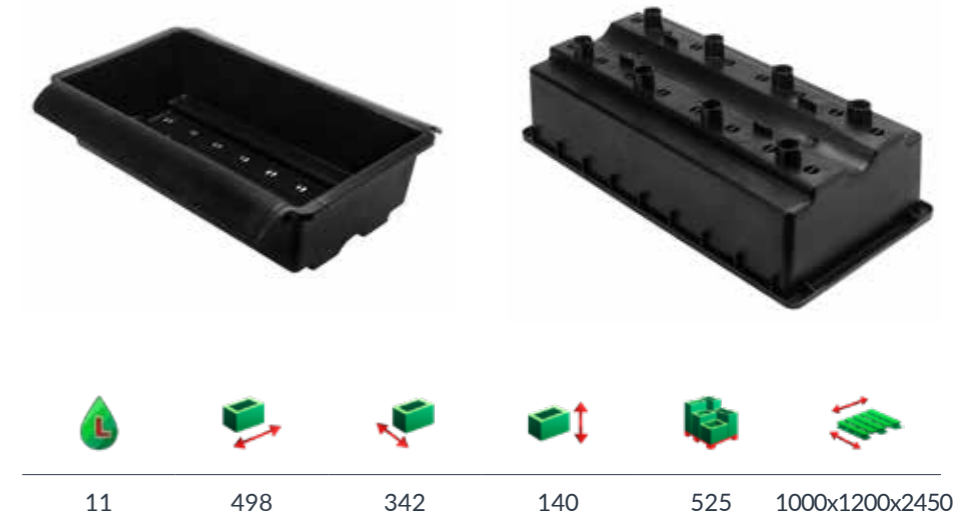

7306 | Fragola 11L

With truss support