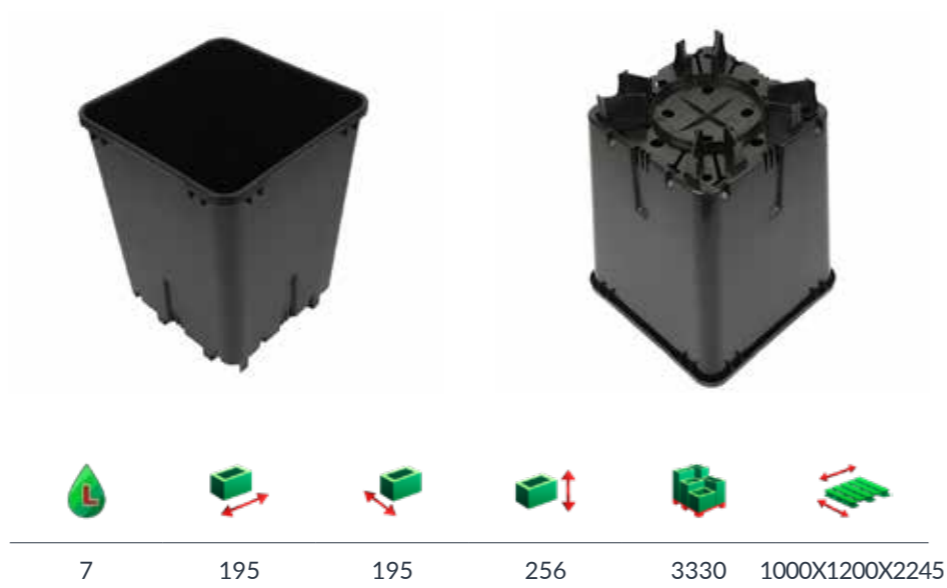

7L | 5507 / 5508