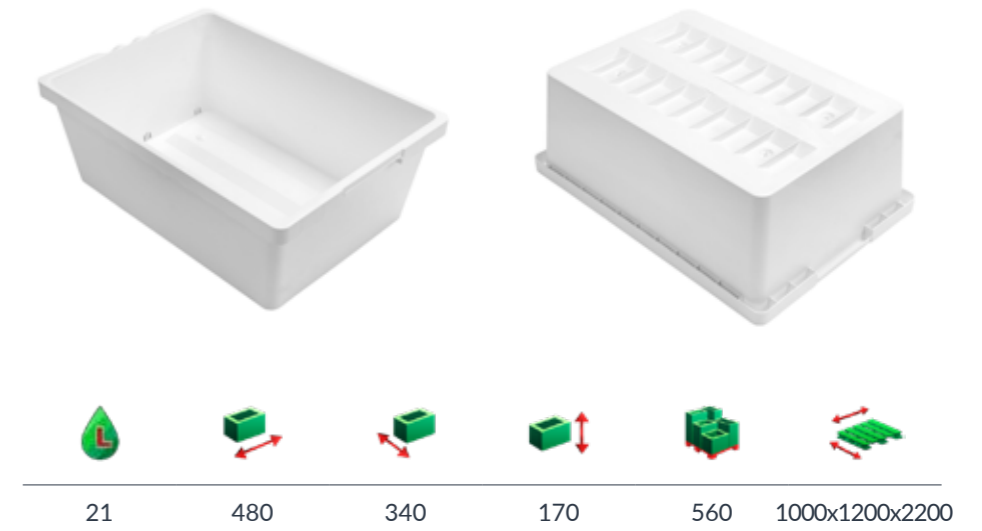

7298 | Mother plant | 21L

Multiple drain options possible