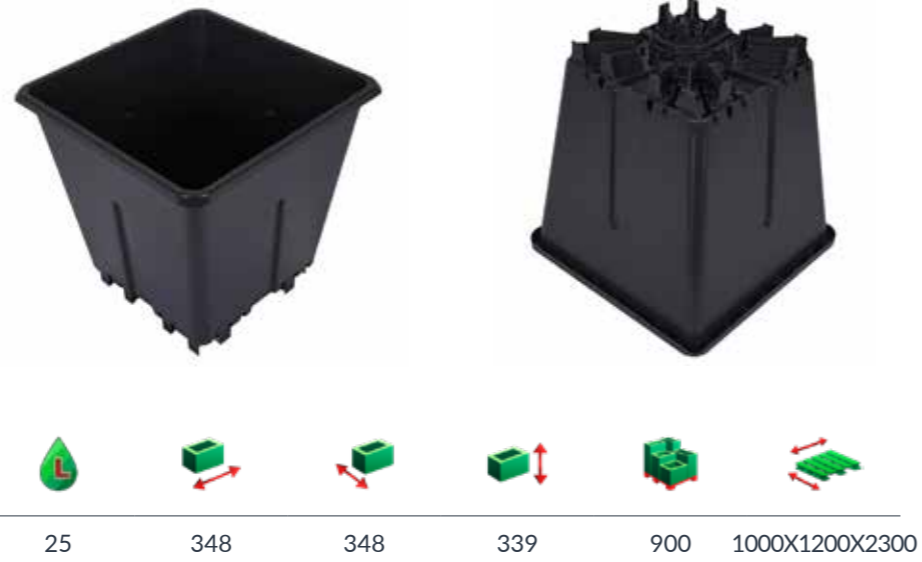

# SUBSTRATE POTS

7L | 7408 | With grid base

10L | 5510

16L | 5516

Nestable stacking is saving transport costs.

All pots can be produced in colours terracotta & grey.

25L | 5525

35L | 5535

45L | 5545

Nestable stacking is saving transport costs.

All pots can be produced in colours terracotta & grey.