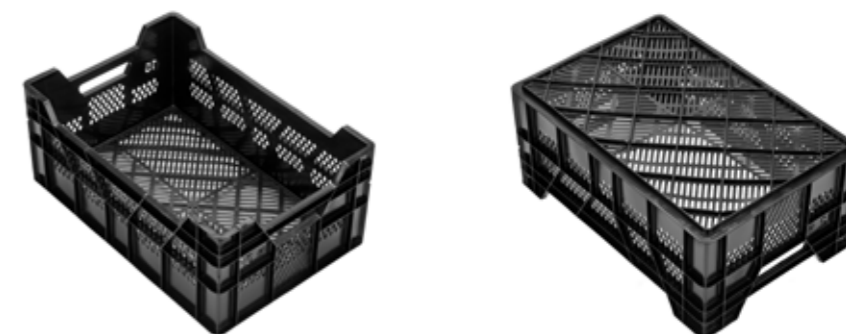

8105 | Veenman box high