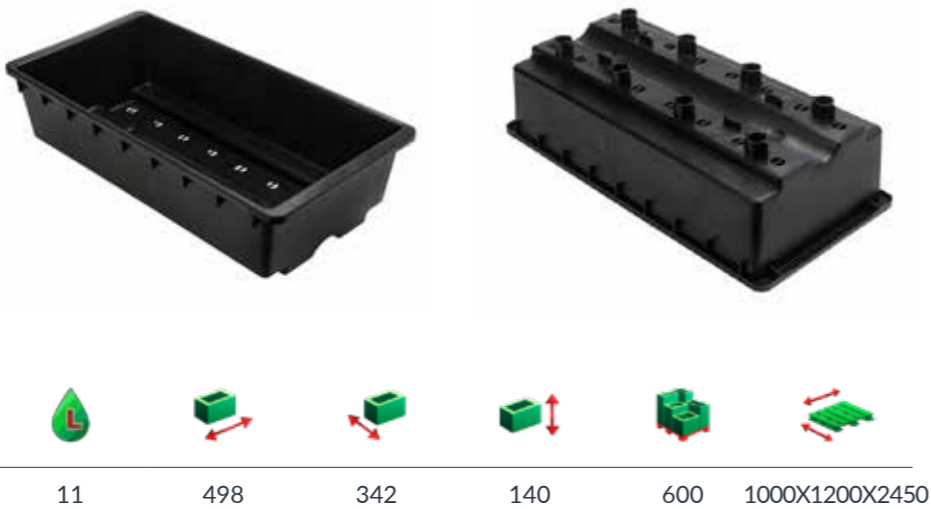

45L | 5545

Nestable stacking is saving transport costs.

All pots can be produced in colours terracotta & grey.

## 0,5M SUBSTRATE TROUGHS

7303 | 8L

7306 | Fragola 11L

With truss support

7293 | Meerlebak 9L

7294 | Hoeflak 15L

7305 | Fragola 11L

## 1M SUBSTRATE TROUGHS

7510 | 10L

7299 | 12,5L

7513 | 13L

With or without truss support  
Available with: no slots, 20 or 25 mm slots  
With or without a side bulge

7515 | 15L