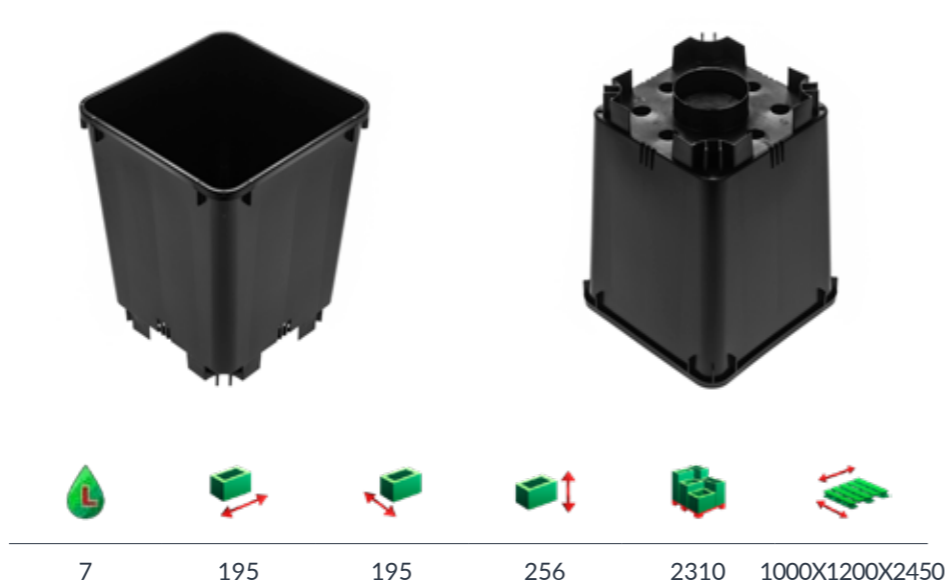

# SUBSTRATE POTS

7L | Light | 7409

7L | 5507 / 5508

7L | 7407

# SUBSTRATE POTS

7L | 7408 | With grid base

10L | 5510

16L | 5516

Nestable stacking is saving transport costs.

All pots can be produced in colours terracotta & grey.

25L | 5525

35L | 5535