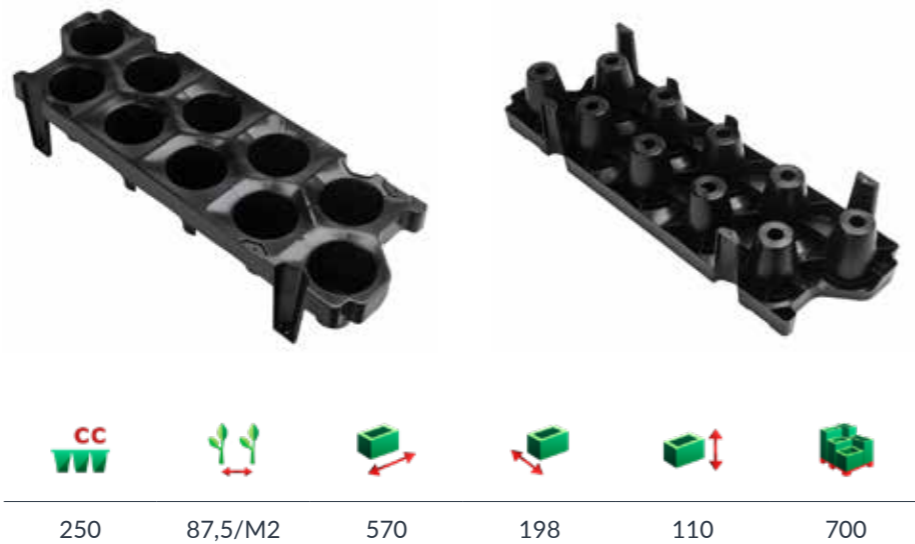

## JUNE BEARER TRAYS 250CC

10-hole tray | 7311

10-hole tray high | 7317

9-hole tray | 7309